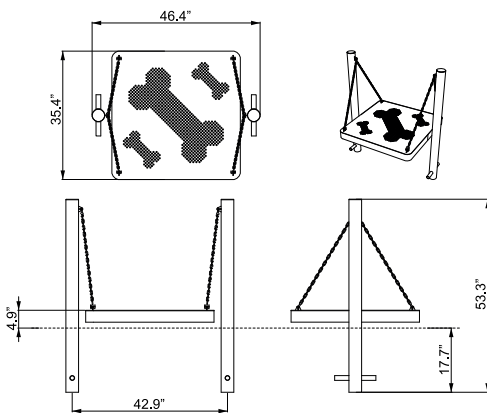

Free Standing

DOG SWING | FIELD | 2DGS-PET27-000F

DOG PARK

WEIGHT: 127.78 LBS

DIMENSIONS:

3.87' X 2.95' X 4.43'

CAD Overview