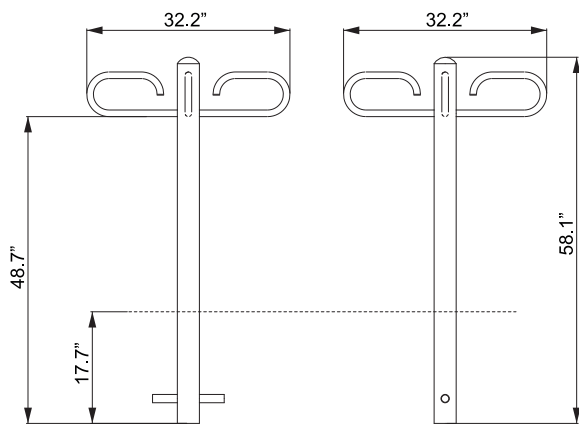

Free Standing

LEASH POST | FIELD | 2DGS-PET14-000F

DOG PARK

WEIGHT: 31.02 LBS
DIMENSIONS:
2.69' X 2.69' X 4.86'

CAD Overview