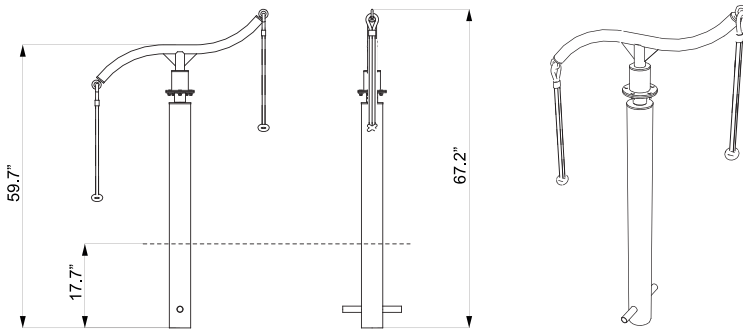

Free Standing

TUG AROUND | FIELD | 2DGS-PET16-000F

DOG PARK

CAD Overview

WEIGHT: 45.26 LBS

DIMENSIONS:

3.15' X 1.02' X 5.61'