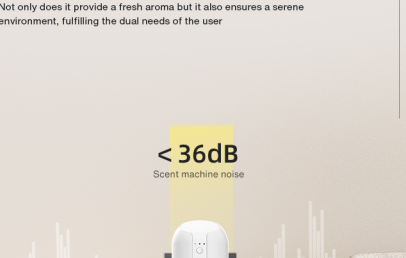

SCENT MACHINE

EQUIPPED WITH A SOFT AMBIENT LIGHT, ALLOWING FOR ONE-TOUCH SWITCHING BETWEEN WARM AND COOL LIGHTING EFFECTS

White light enhances concentration, yellow light is warm without being cloying, and blue light amps up the space ambience.

HIGH BRIGHTNESS EMBELLISHES THE SPACE.

ONE-TOUCH AMBIENT LIGHT
SHORT PRESS TO SWITCH LIGHT COLORS.

LIGHT SENSOR
THE AMBIENT LIGHT AUTOMATICALLY TURNS ON WHEN THE ROOM DIMS.

- **WHITE LIGHT**
  A short press of the button to switch.
- **YELLOW LIGHT**
  Short press the button for second time to switch.
- **BLUE LIGHT**
  Short press the button for the third time to switch.

SCENT MACHINE

INTUITIVE PHYSICAL BUTTONS FOR EASY FRAGRANCE ACTIVATION

Easily control fragrance on/off and concentration adjustment. Combines practicality and simplicity for an ultra - convenient operation experience.

EASY TO GET STARTED.